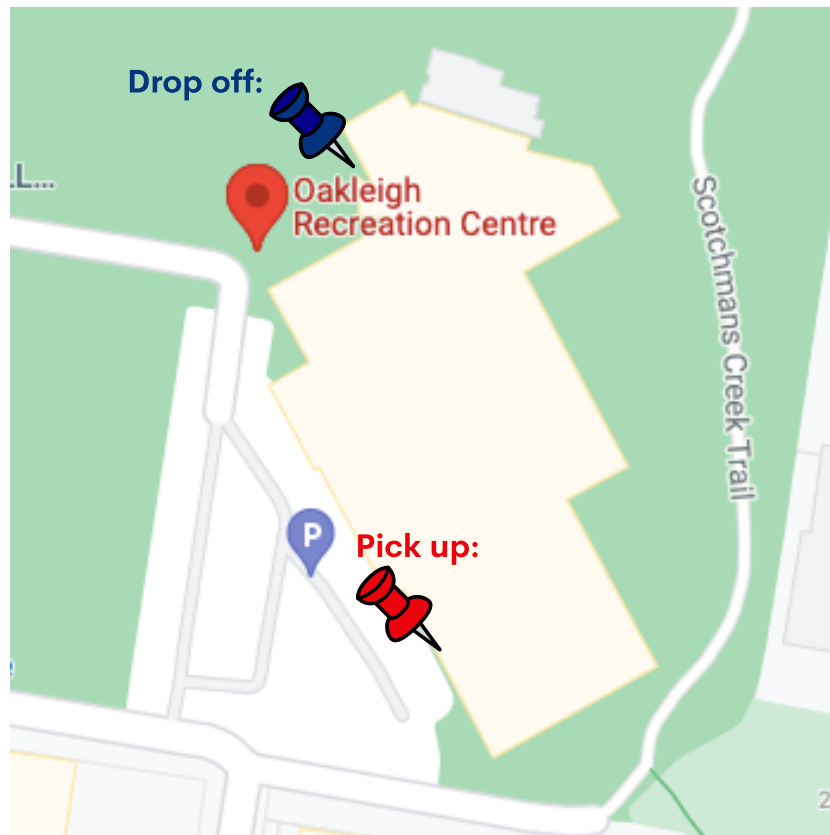

# SOUTH BUBBLE DROP OFF & PICK UP LOCATIONS

WAVERLEY GYMNASTICS CENTRE

## South Bubble:

### Drop off:

Entry: Enter through the main entrance to Oakleigh Recreation Centre.

### Pick up:

Exit: All participants must pick up via the ramped doorways (on Bolch Place, opposite Marriott Street).