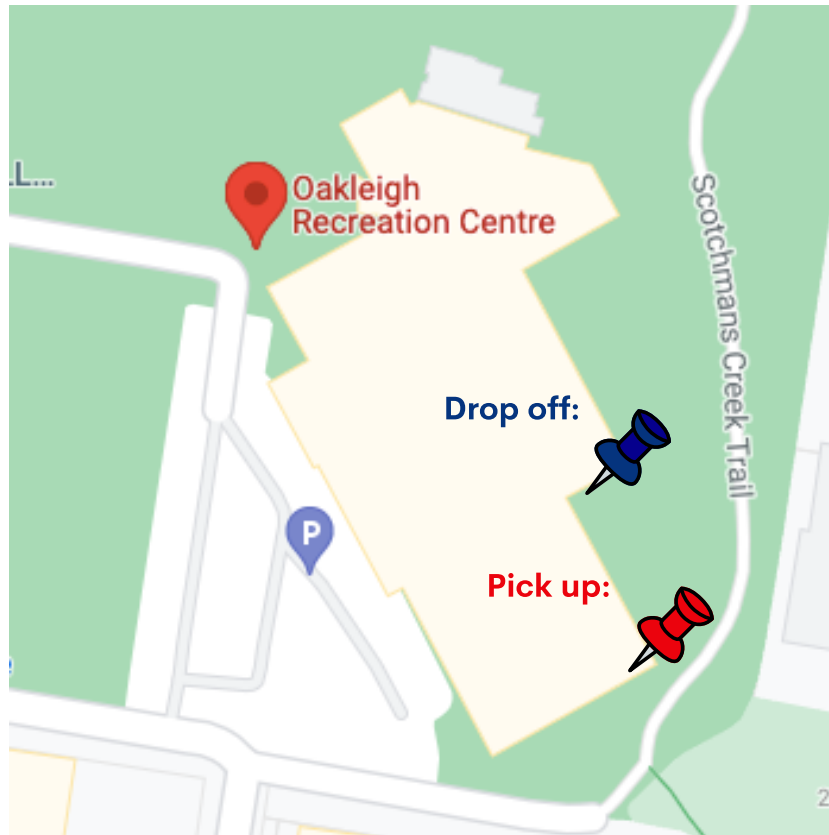

# NORTH BUBBLE DROP OFF & PICK UP LOCATIONS

WAVERLEY GYMNASTICS CENTRE

## North Bubble:

### Drop off:

Entry: Enter through the squad entrance at the back of the WGC building (off Bolch Place) and our team will take children safely to the Waverley gym.

### Pick up:

Exit: All participants must pick up via the back corner doors (off Bolch Place, under the WGC logo).